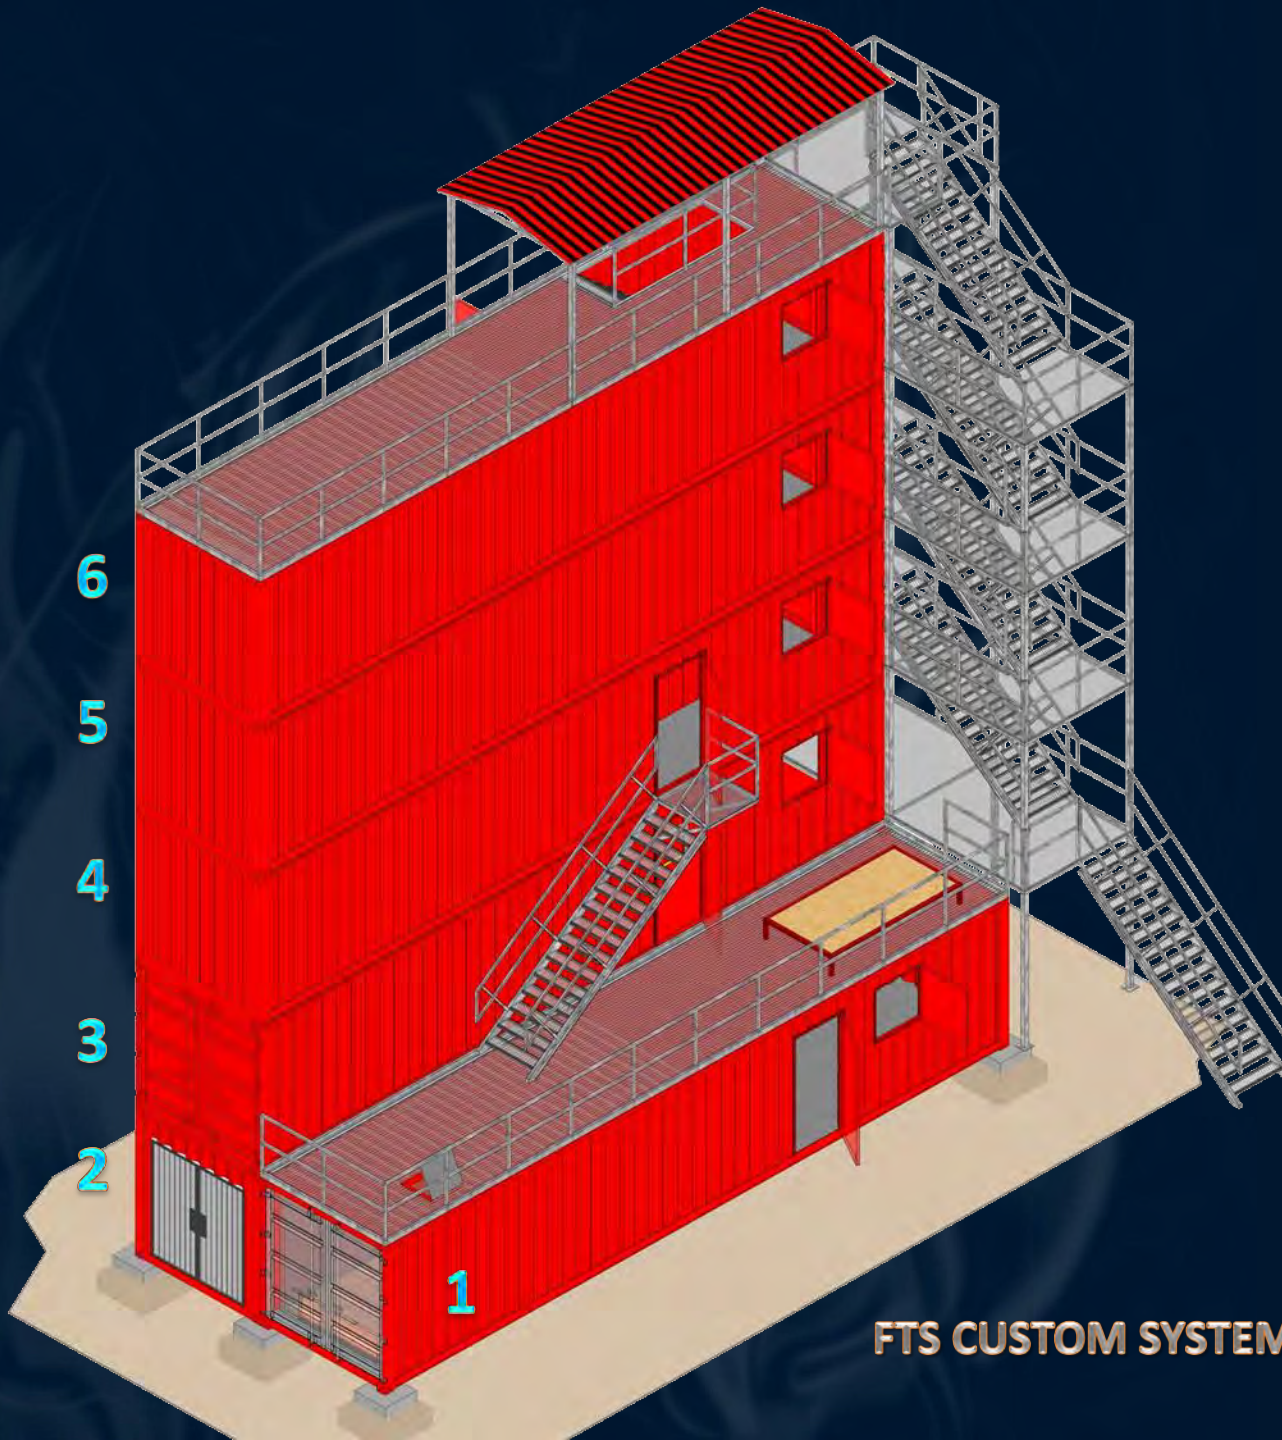

West Coast: Phoenix, AZ
East Coast: Long Island, NY
1-877-268-8303
www.mobilefireunits.com

FTS CUSTOM SYSTEM 8

- 6 – 40' CONTAINERS
- 3 – BURN ROOMS
- TEMPERATURE MONITORING SYSTEM
- RECONFIGURABLE SCBA MAZE
- SHORING PROP
- WALL BREACH PROP
- INTERIOR STAIRS
- EXTERIOR STAIRS
- ACTIVE ROOF
- OSHA COMPLIANT GUARDRAIL SYSTEM
- RAPPELLING STATION
- CANOPY SYSTEM
- STANDPIPE SYSTEM
- SPRINKLER SYSTEM
- FORCED ENTRY DOOR
- REBAR CUTTING PROP
- GARAGE DOOR PROP
- PERSONNEL DOORS
- DENVER WINDOW