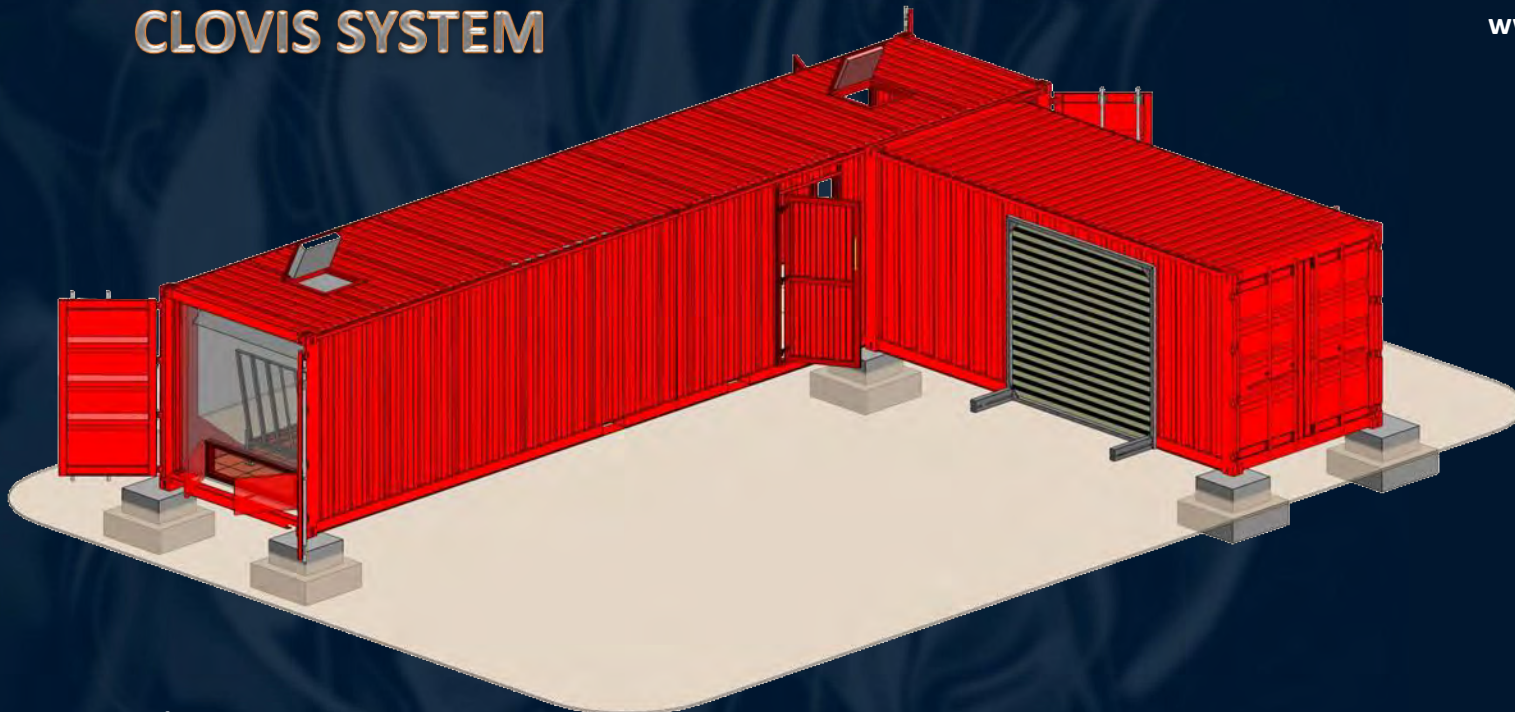

West Coast: Phoenix, AZ
East Coast: Long Island, NY
1-877-268-8303
www.mobilefireunits.com

CLOVIS SYSTEM

- 1 – 40' CONTAINER
- 1 – 20' CONTAINER
- 1 – BURN ROOM
- TEMPERATURE MONITORING SYSTEM
- FIRE DOORS
- FIRE WINDOW
- GARAGE DOOR CUTTING PROP
- MOVEABLE WALL PARTITIONS

Options Shown