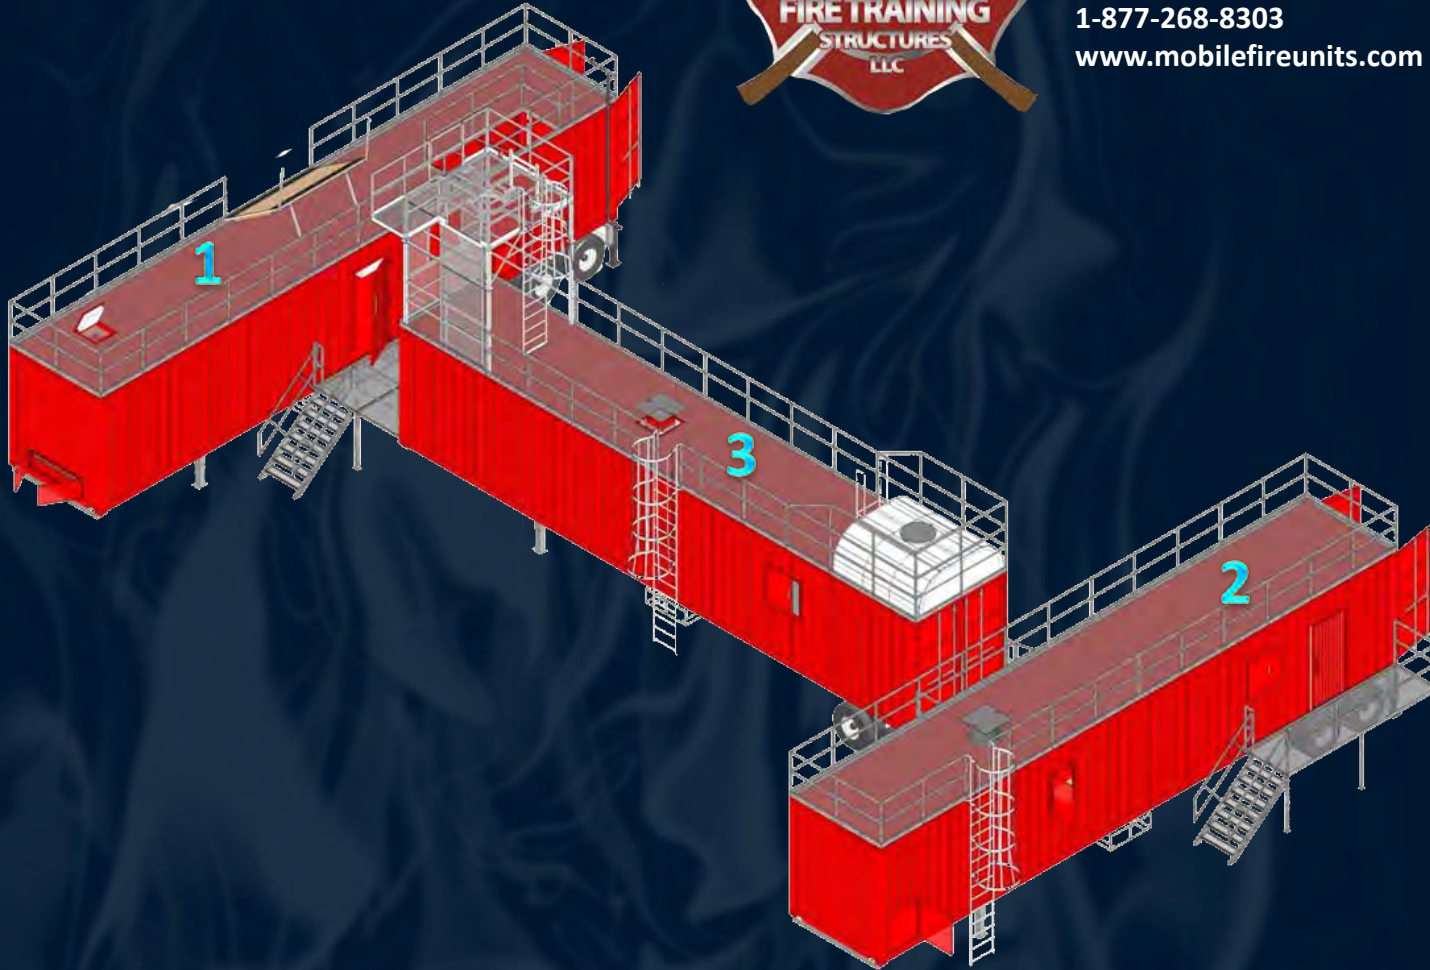

West Coast: Phoenix, AZ
East Coast: Long Island, NY
1-877-268-8303
www.mobilefireunits.com

- 3 – 40' CONTAINERS
- 3 – 40' CONTAINER CHASSIS
- 1 – BURN ROOM
- TEMPERATURE MONITORING SYSTEM
- RECONFIGURABLE SCBA MAZE
- SHORING PROP
- WALL BREACH PROP
- INTERIOR STAIRS
- EXTERIOR STAIRS
- ACTIVE ROOF
- OSHA COMPLIANT GUARDRAIL SYSTEM
- RAPPELLING TOWER
- STANDPIPE SYSTEM
- SPRINKLER SYSTEM
- CEILING PULL PROP
- PITCHED ROOF PROP
- FORCED ENTRY DOOR
- PERSONNEL DOORS
- DENVER DRILL WINDOWS
- BREACH WINDOWS