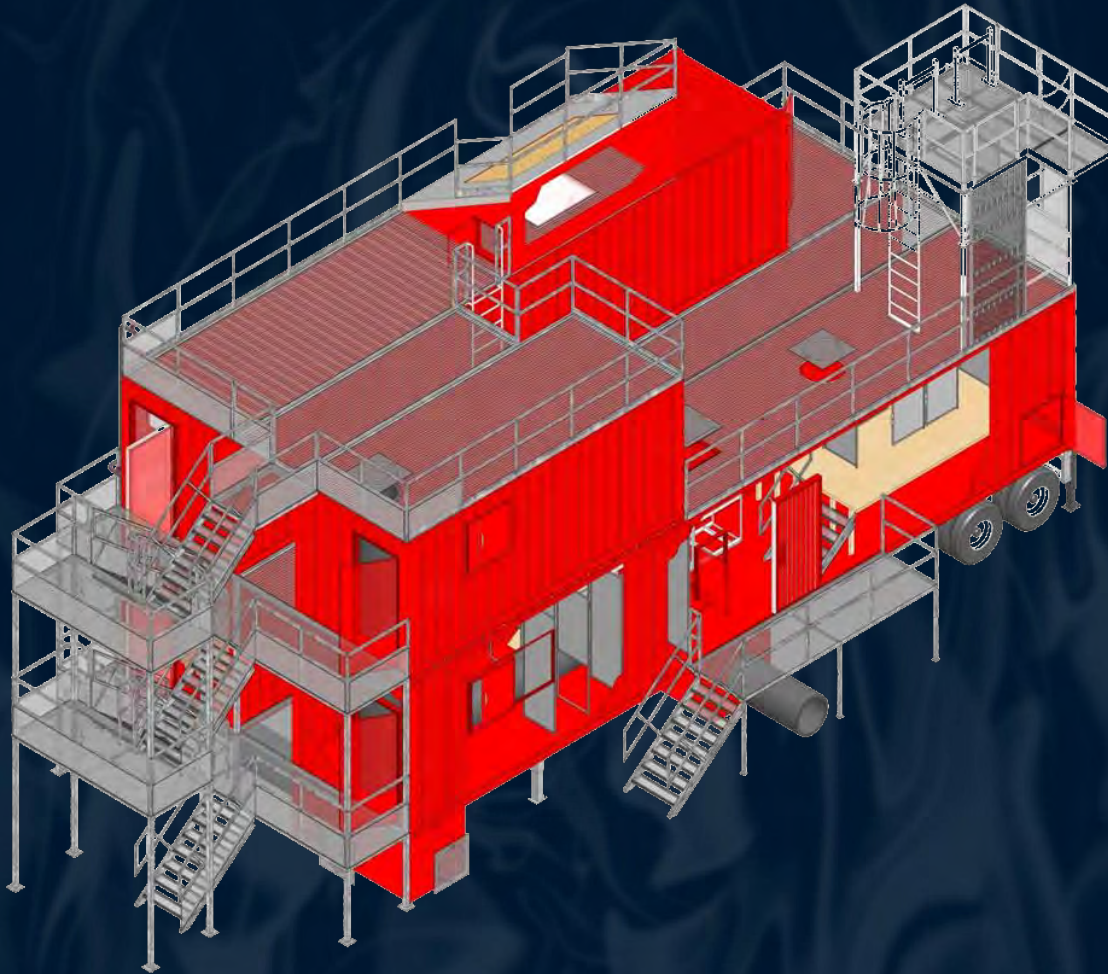

# EAST PROVIDENCE SYSTEM

West Coast: Phoenix, AZ  
East Coast: Long Island, NY  
1-877-268-8303  
[www.mobilefireunits.com](http://www.mobilefireunits.com)

- 2 – 48' CONTAINERS
- 2 – 48' CONTAINER CHASSIS
- 1 – 40' CONTAINER
- 1 – 20' CONTAINER
- 2 – BURN ROOMS
- 1 - CLASS "A" & LPG BURN ROOM
- 1 - CLASS "A" BURN ROOM
- TEMPERATURE MONITORING SYSTEM
- AUTOMATIC TEMPERATURE REDUCTION SYSTEM
- RECONFIGURABLE SCBA MAZE
- SHORING PROP
- WALL BREACH PROP
- INTERIOR STAIRS
- EXTERIOR STAIRS
- ACTIVE ROOF
- OSHA COMPLIANT GUARDRAIL SYSTEM
- RAPPELLING TOWER
- STANDPIPE SYSTEM
- SPRINKLER SYSTEM
- PITCHED ROOF PROP
- FORCED ENTRY DOOR
- PERSONNEL DOORS
- DENVER DRILL WINDOWS
- BREACH WINDOWS
- CONFINED SPACE VAULT PROPS