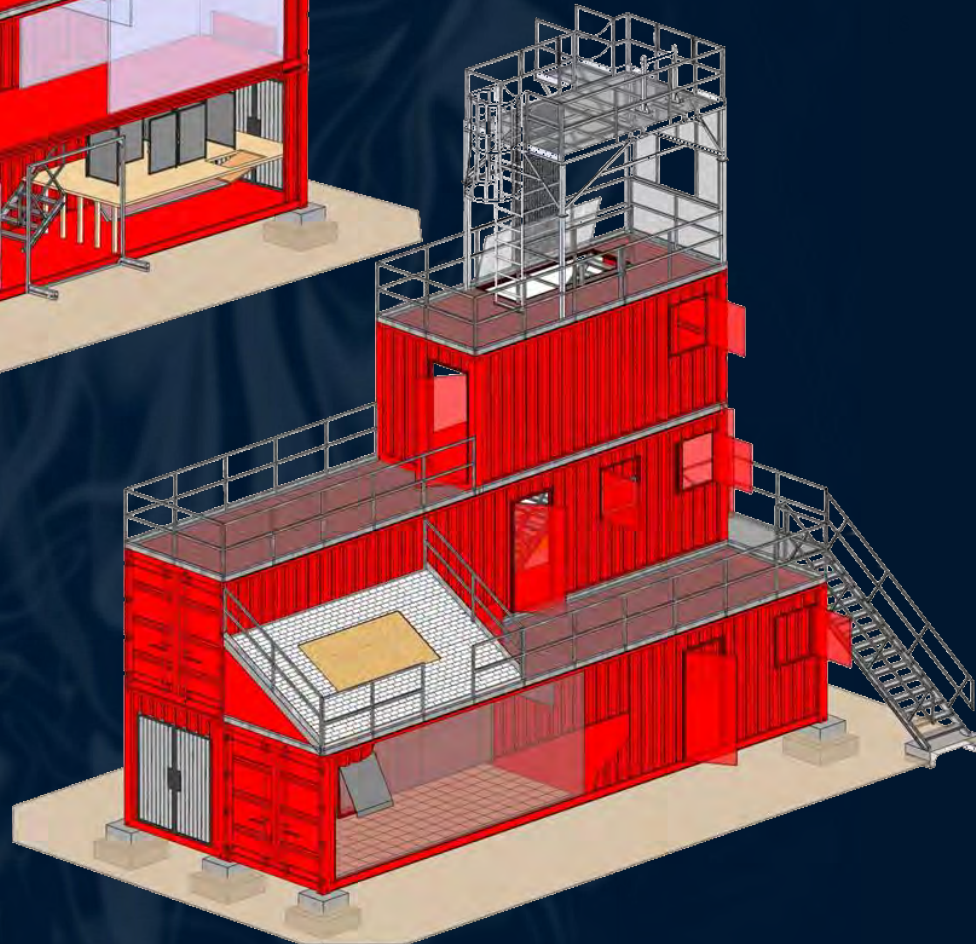

West Coast: Phoenix, AZ
East Coast: Long Island, NY
1-877-268-8303
www.mobilefireunits.com

- 3 – 40' CONTAINERS
- 1 – 20' CONTAINER
- 2 – BURN ROOMS
- TEMPERATURE MONITORING SYSTEM
- RECONFIGURABLE SCBA MAZE
- SHORING PROP
- WALL BREACH PROP
- INTERIOR STAIRS
- EXTERIOR STAIRS
- ACTIVE ROOF
- OSHA COMPLIANT GUARDRAIL SYSTEM
- RAPPPELLING TOWER
- STANDPIPE SYSTEM
- SPRINKLER SYSTEM
- PITCHED ROOF PROP
- FORCED ENTRY DOOR
- REBAR CUTTING PROP
- GARAGE DOOR PROP
- PERSONNEL DOORS
- DENVER WINDOW

BULLHEAD SYSTEM