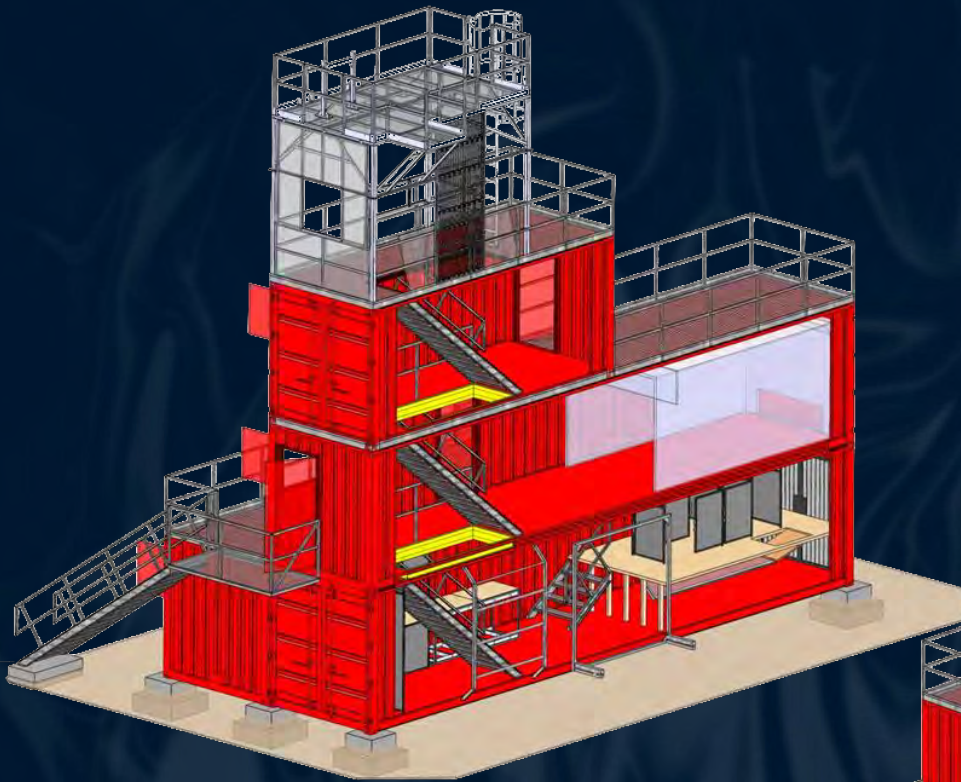

West Coast: Phoenix, AZ
East Coast: Long Island, NY
1-877-268-8303
www.mobilefireunits.com

- 3 – 40' CONTAINERS
- 1 – 20' CONTAINER
- 2 – BURN ROOMS
- TEMPERATURE MONITORING SYSTEM
- RECONFIGURABLE SCBA MAZE
- SHORING PROP
- WALL BREACH PROP
- INTERIOR STAIRS
- EXTERIOR STAIRS
- ACTIVE ROOF
- OSHA COMPLIANT GUARDRAIL SYSTEM
- RAPPPELLING TOWER
- STANDPIPE SYSTEM
- SPRINKLER SYSTEM
- PITCHED ROOF PROP
- FORCED ENTRY DOOR
- REBAR CUTTING PROP
- GARAGE DOOR PROP
- PERSONNEL DOORS
- DENVER WINDOW

BULLHEAD SYSTEM